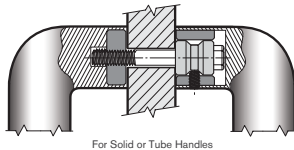

B = BACK to BACK FIX

Back to Back fixed - **Pair**

PLEASE SPECIFY THE DOOR TYPE
GD: Glass
TM: Timber
AL: Aluminium