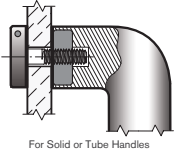

D = DISK FIX

Disk fixed - **Single**