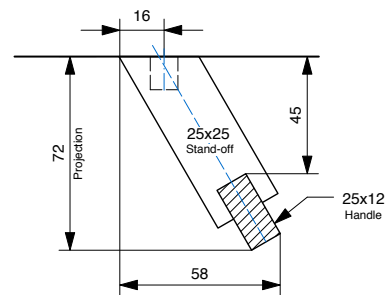

CODE	SECTION	PROJECTION	LENGTH	CTC
BAH-146/A	25 x 12	72	400	200
BAH-146/B	25 x 12	72	500	300
BAH-146/C	25 x 12	72	600	400
BAH-146/D	25 x 12	72	700	500
BAH-146/E	25 x 12	72	800	600
BAH-146/F	25 x 12	72	900	700
BAH-146/G	25 x 12	72	1000	800
BAH-146/H	25 x 12	72	1100	900
BAH-146/I	25 x 12	72	1200	1000
BAH-146/J	25 x 12	72	1300	1100
BAH-146/K	25 x 12	72	1400	1200
BAH-146/L	25 x 12	72	1500	1300
BAH-146/M	25 x 12	72	1600	1400
BAH-146/N	25 x 12	72	1700	1500
BAH-146/O	25 x 12	72	1800	1600
BAH-146/P	25 x 12	72	1900	1700
BAH-146/Q	25 x 12	72	2000	1800
BAH-146/R	25 x 12	72	2100	1900
BAH-146/S	25 x 12	72	2200	2000
BAH-146/T	25 x 12	72	2300	2100
BAH-146/U	25 x 12	72	2400	2200

FINISHES	
Standard:	SSS/PSS
Options:	Powdercoat Dulux
Electroplate:	SBN ORB BN CO

- Figures in **bold** indicate handles require intermediate fixing
- Special sizes available upon request

How to specify

Example:	PRODUCT CODE	LENGTH	FINISH	FIXING	DOOR TYPE
	BAH-146/A	400mm	SSS	B	GD

D = DISK FIX

Disk fixed - **Single**

C = CONCEALED FIX

Coach Bolt fixed - **Single**

B = BACK to BACK FIX

Back to Back fixed - **Pair**

PLEASE SPECIFY THE DOOR TYPE
GD: Glass
TM: Timber
AL: Aluminium